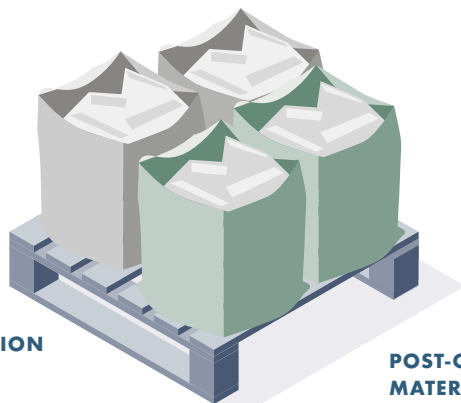

SoundCircularity

HOW IT IS DONE – RECYCLING GUIDE

1. PACK PANELS

Place bag on pallet, sort and pack material.

INSTALLATION
OFF-CUTS

POST-CONSUMER
MATERIAL

DON'T INCLUDE:

NO OTHER MATERIAL
THAN CLEAN,
DRY GLASS WOOL

2. CLOSE THE BAG TO KEEP PANELS DRY

3. ORDER PICK-UP

Put bags easily accessible and close to truck pick up place.

10 M
MAX

Contact Ecophon to order bags, schedule a pick-up or if you have any questions:

042-17 99 90 | soundcircularity.sverige@ecophon.se