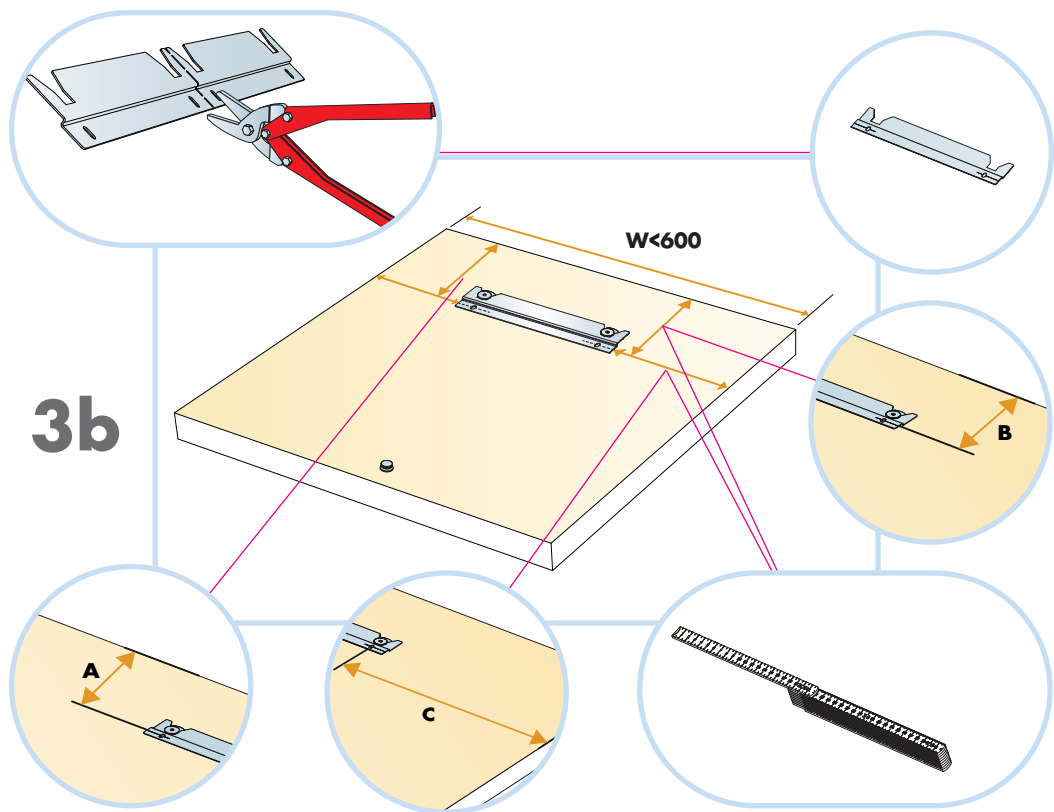

Akusto One

M371/372

© Ecophon Group

1. Ecophon Akusto One SQ
592x592
1192x592
1192x292
Ø 592
Ø 792
Ø 1192

2. Connect One trim

3. Connect Absorber anchor one

4. Connect One hook fixing

5. Connect One fixing

Alt 1

→ 1-6

Alt 2

→ 7-8

Alt 3

→ 9

Ecophon
SAINT-GOBAIN

10

Ø 592
Ø 792
Ø 1192

11