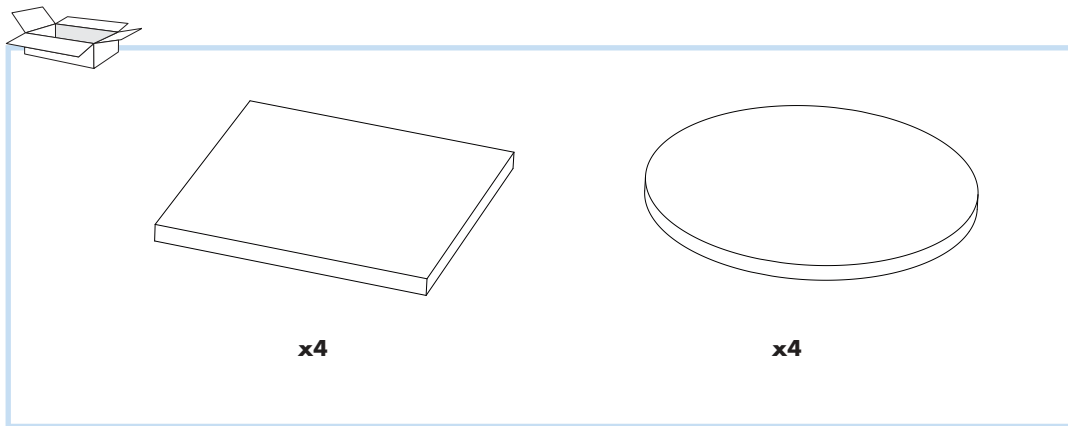

Akusto One

M371/372

© Ecophon Group

1. Ecophon Akusto One SQ
592x592
1192x592
1192x292
Ø 592
Ø 792
Ø 1192

2. Connect One trim

3. Connect Absorber anchor one

4. Connect One hook fixing

5. Connect One fixing

Ø 592
Ø 792
Ø 1192

11