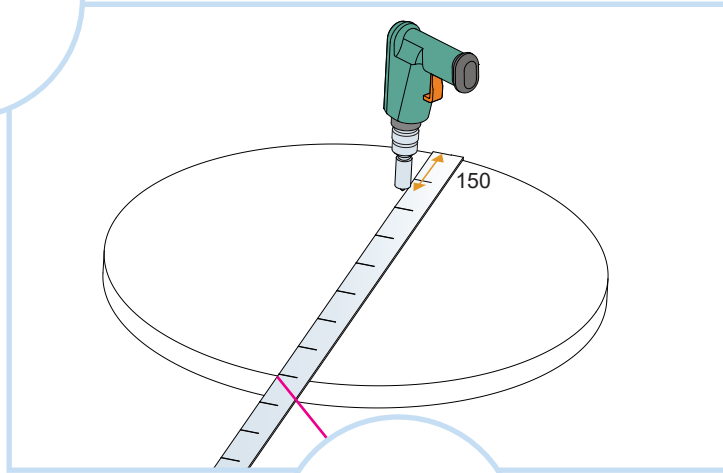

Akusto One

M371/372

© Ecophon Group

1. Ecophon Akusto One SQ
592x592
1192x592
1192x292
Ø 592
Ø 792
Ø 1192

2. Connect One trim

3. Connect Absorber anchor one

4. Connect One hook fixing

5. Connect One fixing

Ø 592
Ø 792
Ø 1192

11