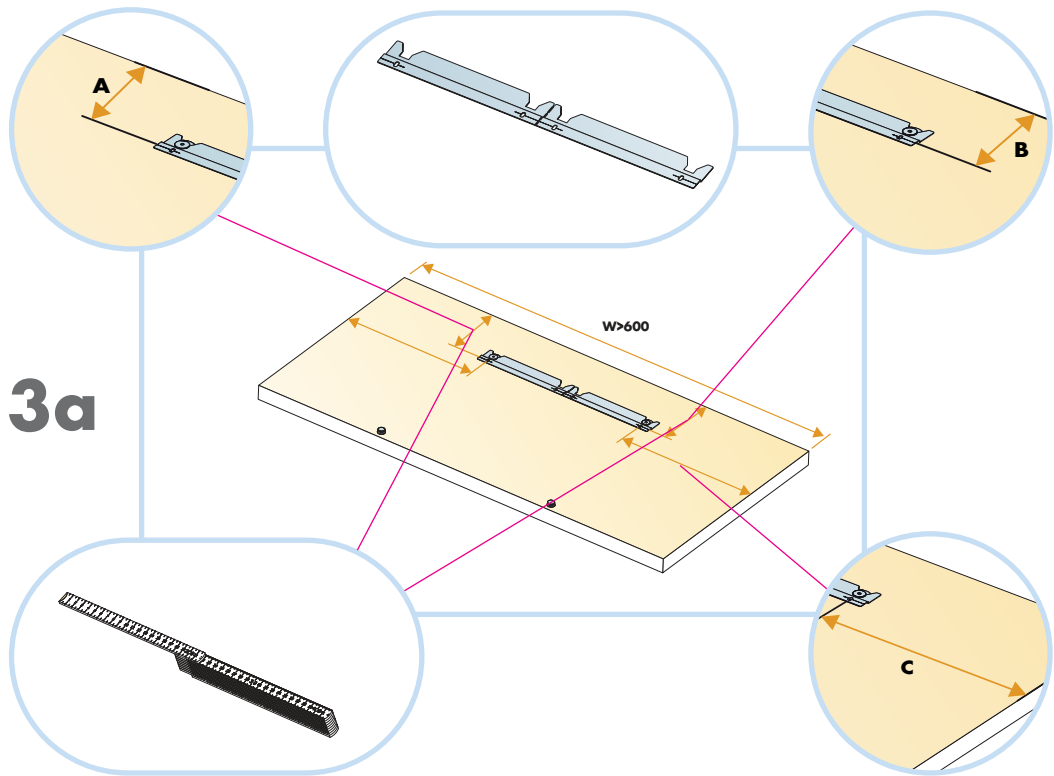

Akusto One

M371/372

© Ecophon Group

1. Ecophon Akusto One SQ
592x592
1192x592
1192x292
Ø 592
Ø 792
Ø 1192

2. Connect One trim

3. Connect Absorber anchor one

4. Connect One hook fixing

5. Connect One fixing

Alt 1

→ 1-6

Alt 2

→ 7-8

Alt 3

→ 9

Ecophon
SAINT-GOBAIN

10

Ø 592
Ø 792
Ø 1192

11