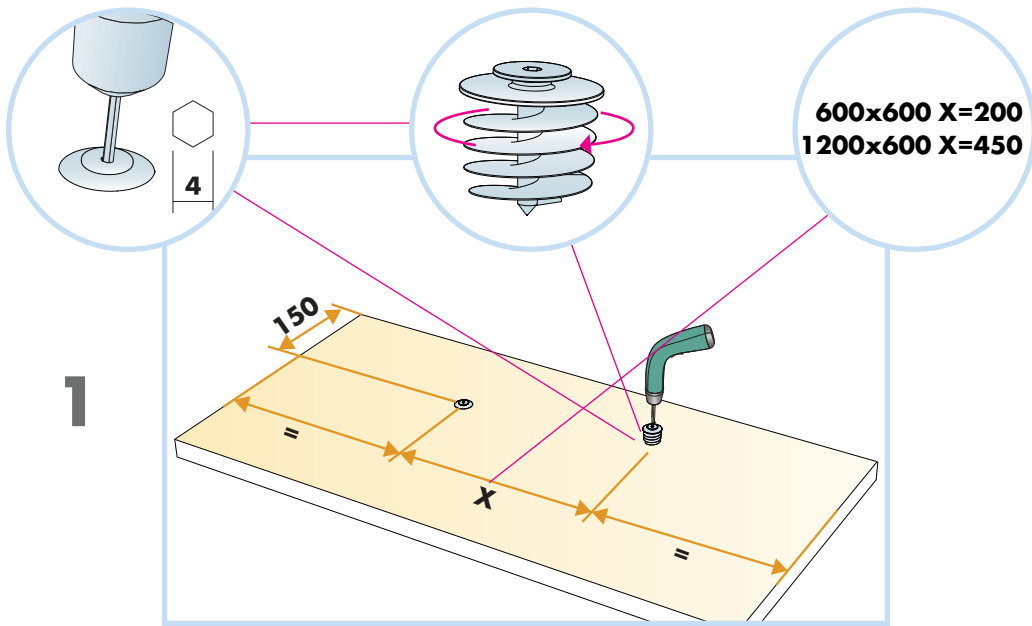

Akusto One

M371/372

© Ecophon Group

1. Ecophon Akusto One SQ
592x592
1192x592
1192x292
Ø 592
Ø 792
Ø 1192

2. Connect One trim

3. Connect Absorber anchor one

4. Connect One hook fixing

5. Connect One fixing

Alt 1

→ 1-6

Alt 2

→ 7-8

Alt 3

→ 9

Ecophon
SAINT-GOBAIN

10

Ø 592
Ø 792
Ø 1192

11