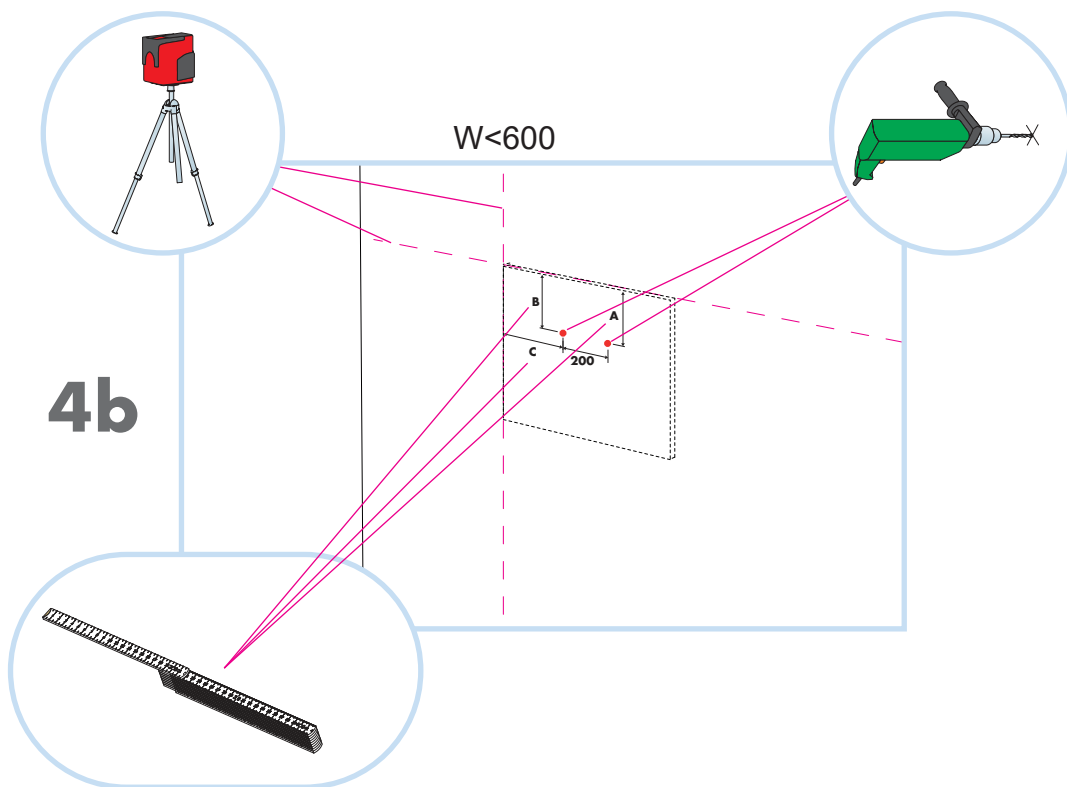

Akusto One

M371/372

© Ecophon Group

1. Ecophon Akusto One SQ
592x592
1192x592
1192x292
Ø 592
Ø 792
Ø 1192

2. Connect One trim

3. Connect Absorber anchor one

4. Connect One hook fixing

5. Connect One fixing

Alt 1

→ 1-6

Alt 2

→ 7-8

Alt 3

→ 9

Ecophon
SAINT-GOBAIN

10

Ø 592
Ø 792
Ø 1192

11