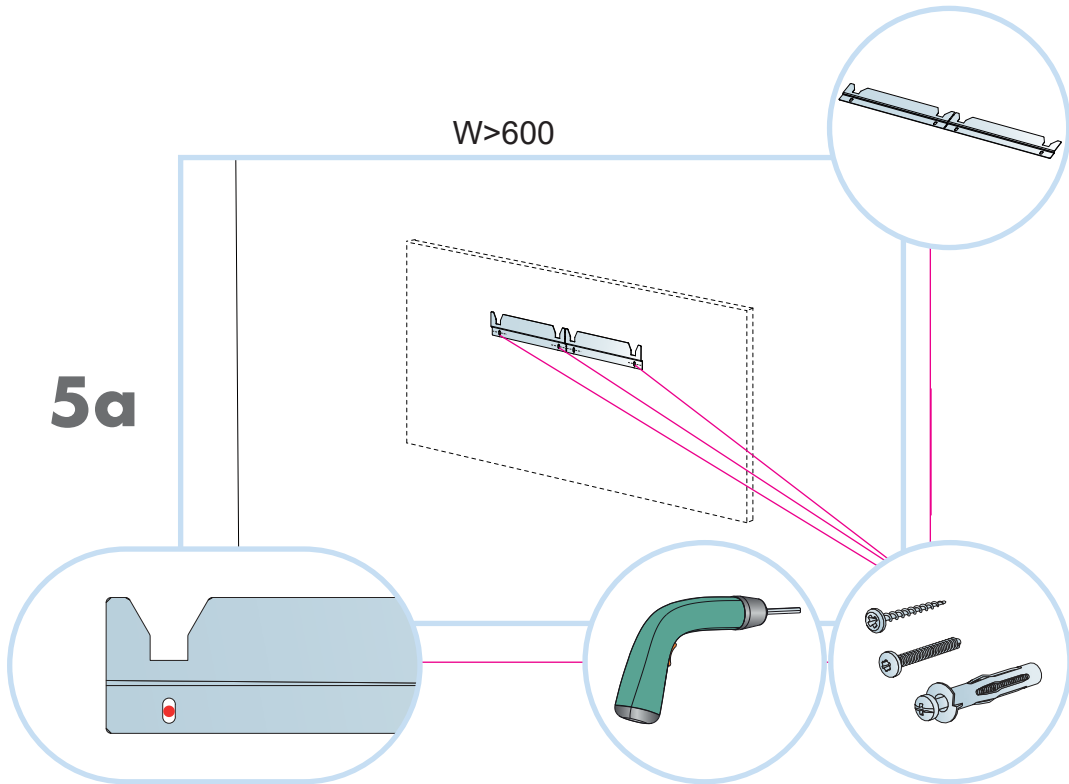

Akusto One

M371/372

© Ecophon Group

1. Ecophon Akusto One SQ
592x592
1192x592
1192x292
Ø 592
Ø 792
Ø 1192

2. Connect One trim

3. Connect Absorber anchor one

4. Connect One hook fixing

5. Connect One fixing

Alt 1

→ 1-6

Alt 2

→ 7-8

Alt 3

→ 9

Ecophon
SAINT-GOBAIN

10

Ø 592
Ø 792
Ø 1192

11