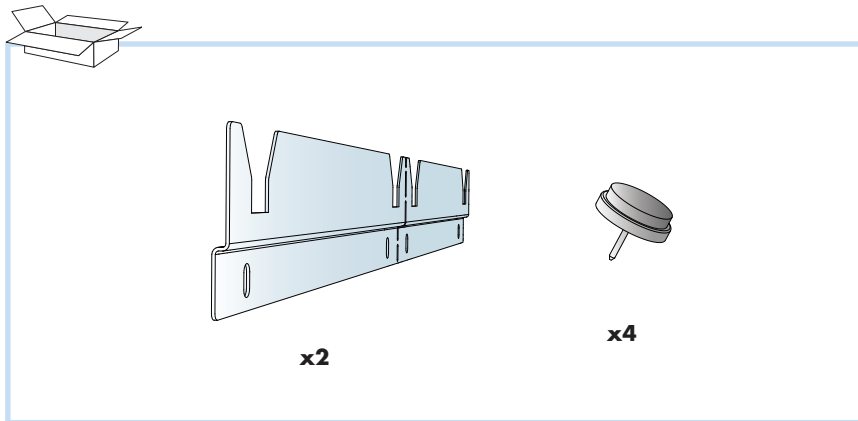

Alt 1

→ 1-6

Alt 2