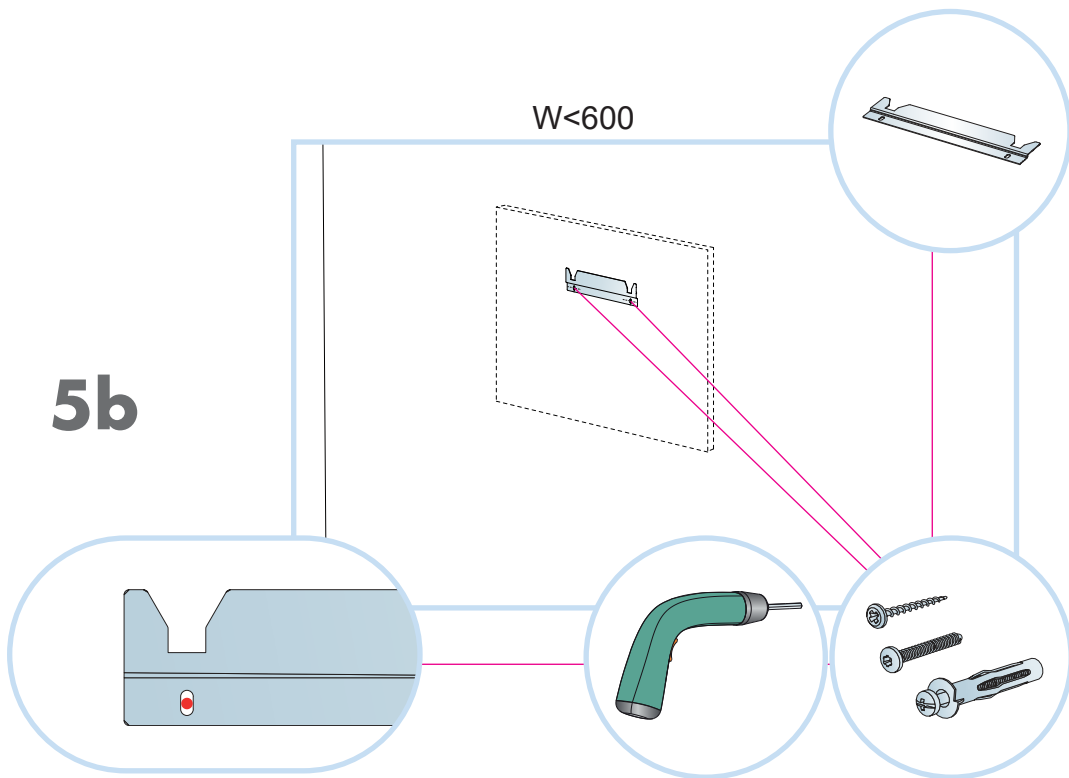

Akusto One

M371/372

© Ecophon Group

1. Ecophon Akusto One SQ
592x592
1192x592
1192x292
Ø 592
Ø 792
Ø 1192

2. Connect One trim

3. Connect Absorber anchor one

4. Connect One hook fixing

5. Connect One fixing

Alt 1

→ 1-6

Alt 2

→ 7-8

Alt 3

→ 9

Ecophon
SAINT-GOBAIN

10

Ø 592
Ø 792
Ø 1192

11