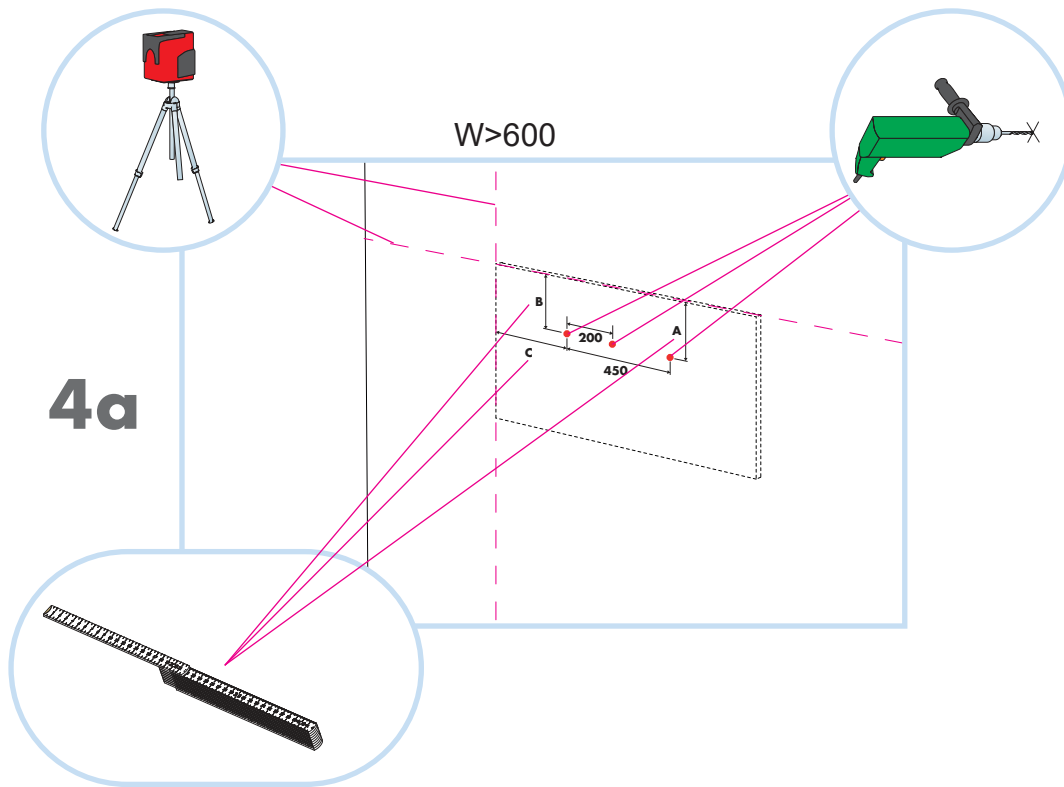

Akusto One

M371/372

© Ecophon Group

1. Ecophon Akusto One SQ
592x592
1192x592
1192x292
Ø 592
Ø 792
Ø 1192

2. Connect One trim

3. Connect Absorber anchor one

4. Connect One hook fixing

5. Connect One fixing

Alt 1

→ 1-6

Alt 2

→ 7-8

Alt 3

→ 9

Ecophon
SAINT-GOBAIN

10

Ø 592
Ø 792
Ø 1192

11