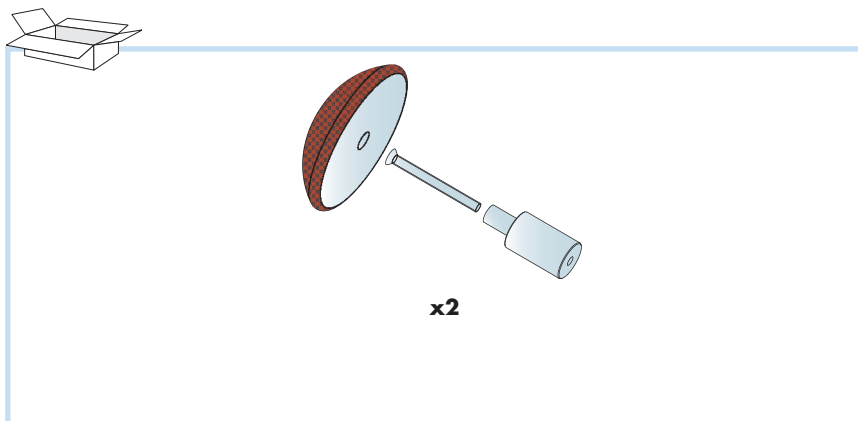

→ 9

Ecophon
SAINT-GOBAIN