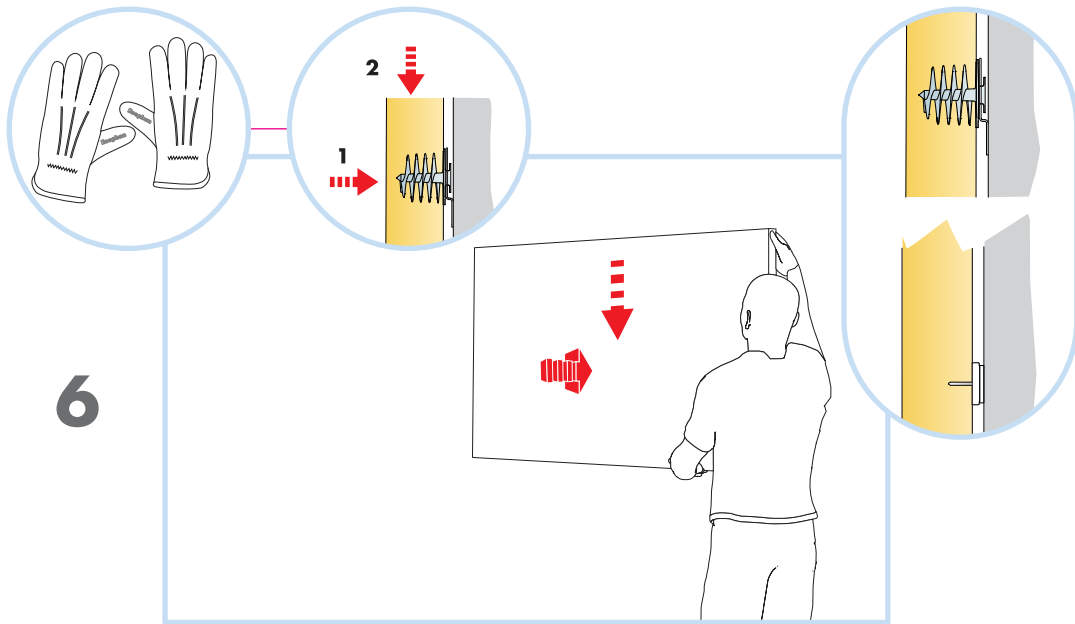

Akusto One

M371/372

© Ecophon Group

1. Ecophon Akusto One SQ
592x592
1192x592
1192x292
Ø 592
Ø 792
Ø 1192

2. Connect One trim

3. Connect Absorber anchor one

4. Connect One hook fixing

5. Connect One fixing

Alt 1

→ 1-6

Alt 2

→ 7-8

Alt 3

→ 9

Ecophon
SAINT-GOBAIN

10

Ø 592
Ø 792
Ø 1192

11