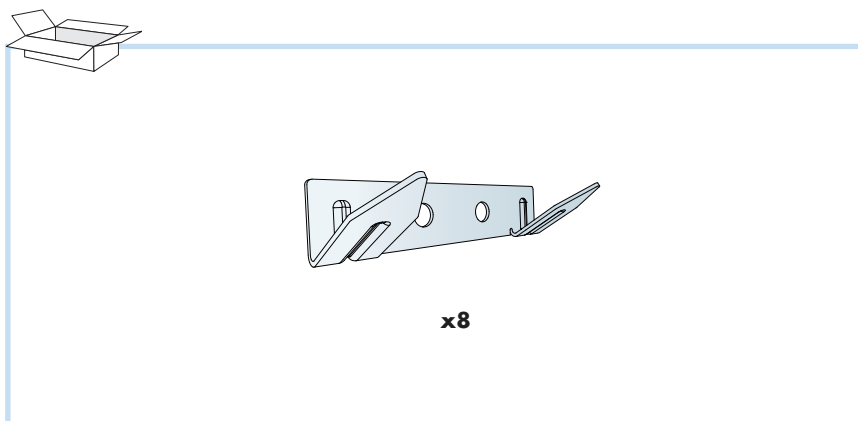

Alt 1

→ 1-6

Alt 2

→ 7-8

Alt 3

→ 9

Ecophon
SAINT-GOBAIN