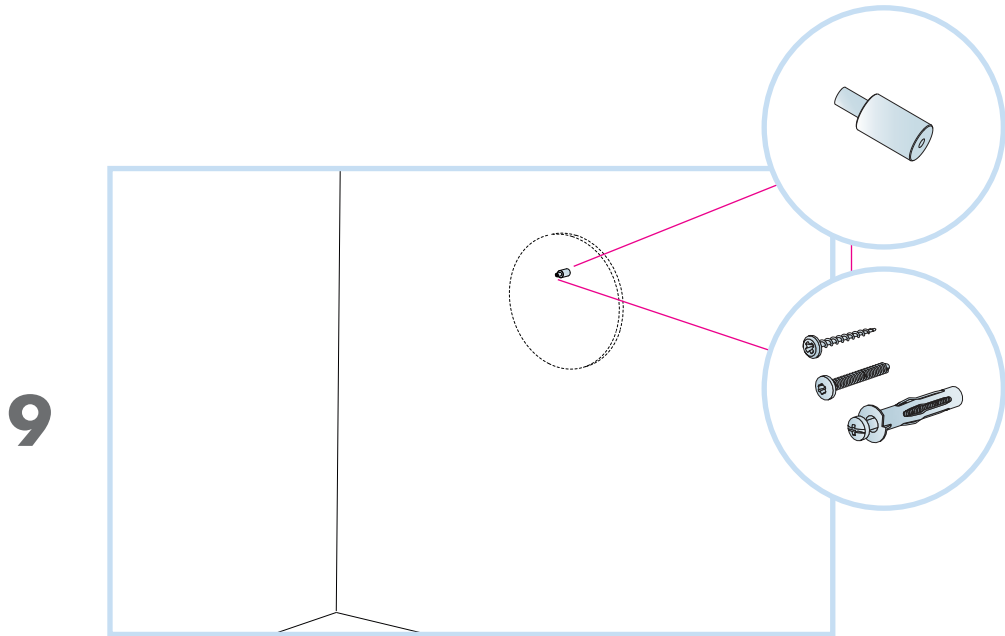

Akusto One

M371/372

© Ecophon Group

1. Ecophon Akusto One SQ
592x592
1192x592
1192x292
Ø 592
Ø 792
Ø 1192

2. Connect One trim

3. Connect Absorber anchor one

4. Connect One hook fixing

5. Connect One fixing

Alt 1

→ 1-6

Alt 2

→ 7-8

Alt 3

→ 9

Ecophon
SAINT-GOBAIN

10

Ø 592
Ø 792
Ø 1192

11