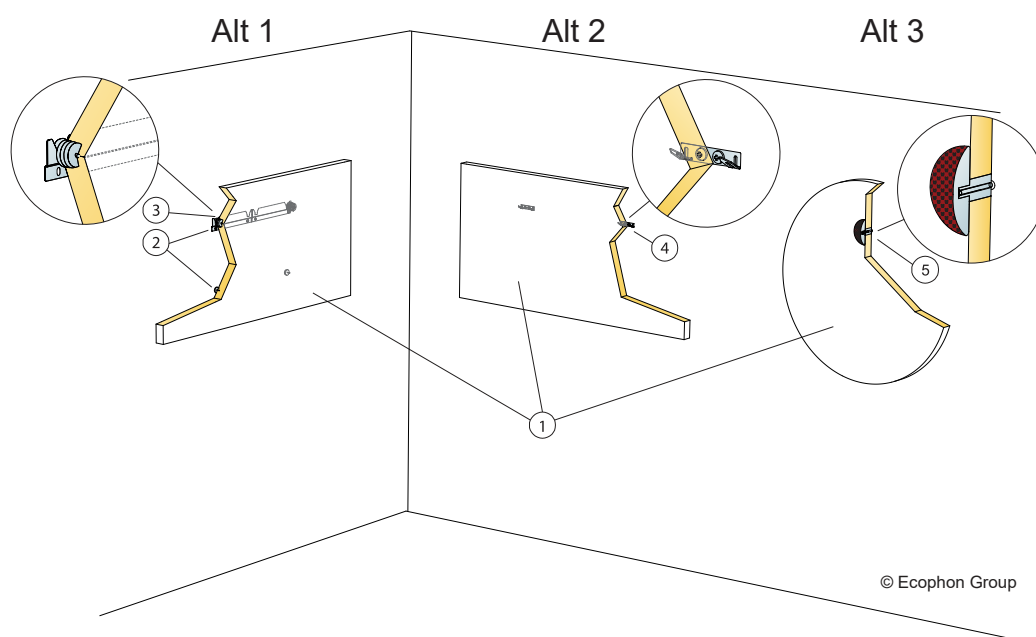

Akusto One

M371/372

© Ecophon Group

1. Ecophon Akusto One SQ
592x592
1192x592
1192x292
Ø 592
Ø 792
Ø 1192

2. Connect One trim

3. Connect Absorber anchor one

4. Connect One hook fixing

5. Connect One fixing

Ø 592
Ø 792
Ø 1192

11