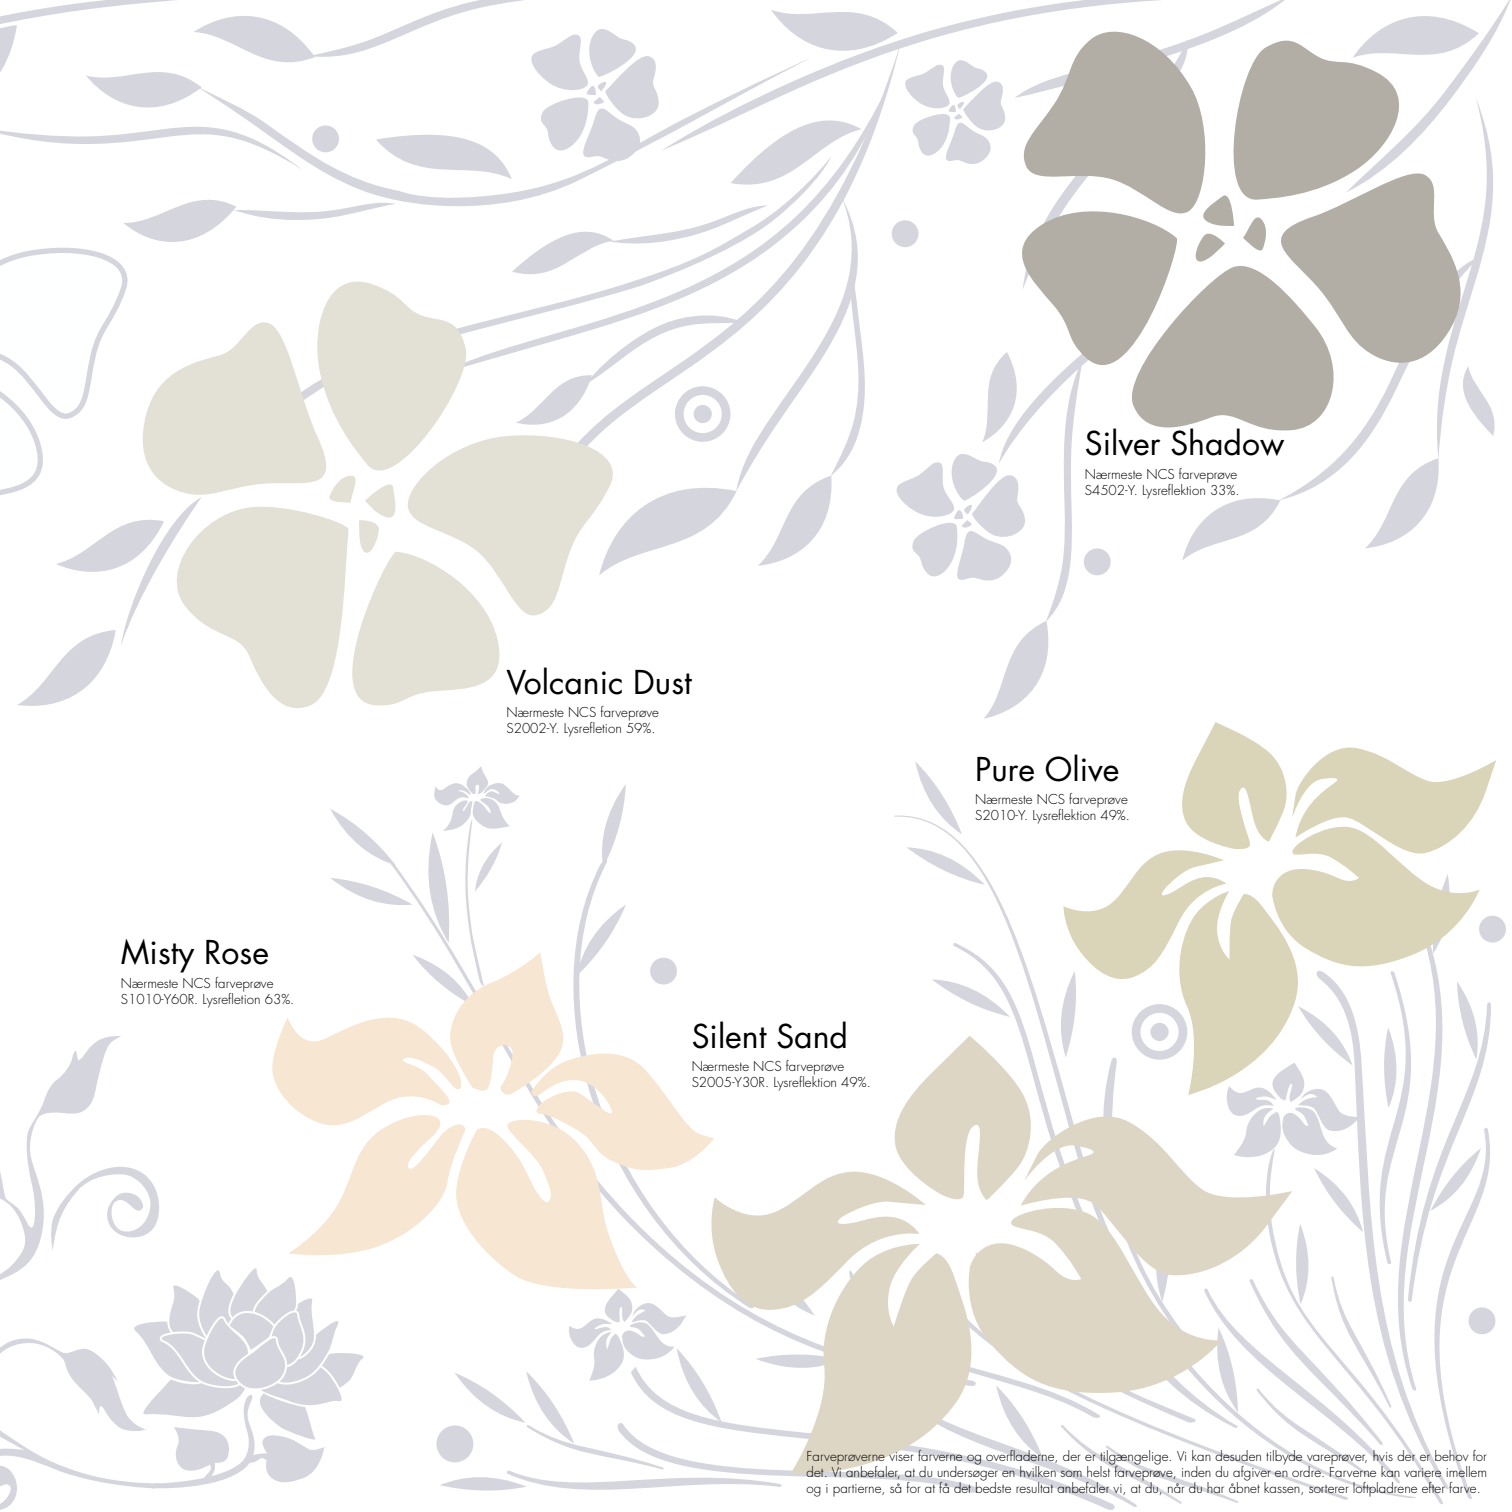

Silver Shadow

Nærmeste NCS farveprøve
S4502-Y. Lysreflektion 33%.

Volcanic Dust

Pure Olive

Misty Rose

Nærmeste NCS farveprøve
S1010-Y60R. Lysreflektion 63%.

Silent Sand

Nærmeste NCS farveprøve
S2005-Y30R. Lysreflektion 49%.